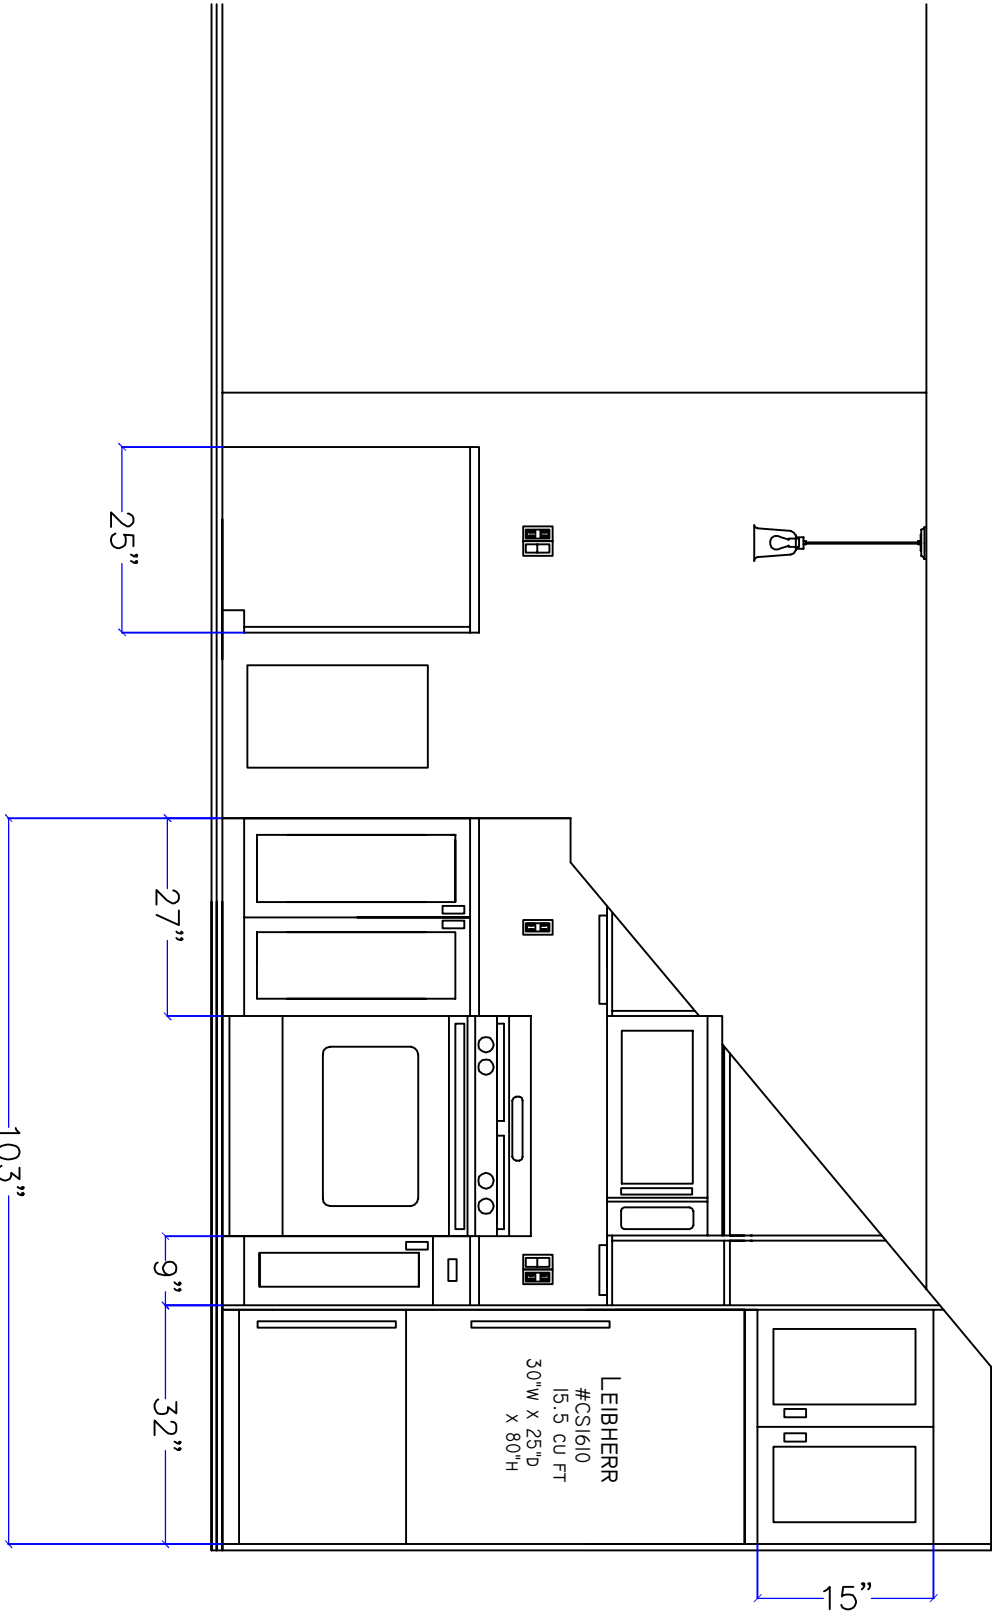

SARA'S BATHROOM
(NOT DIMENSIONED)

CURRENT KITCHEN LAYOUT

NOT TO SCALE

424 W49TH 6A K1.01

NOT TO SCALE

NEW KITCHEN LAYOUT

*MAY VARY PENDING DEMO.

4.24 W4.9TH 6A KI.01

NOT TO SCALE

L24 W49TH 6A K1.01
 #101.A

424 W49TH 6A K1.01
#101.B.01

424 W49TH 6A K1.01
#101.C

NOT TO SCALE

NOT TO SCALE

424 W49TH 6A K1.01
#101.B-02

PENINSULA

NOT TO SCALE

424 W49TH 6A K1.01
#101.D