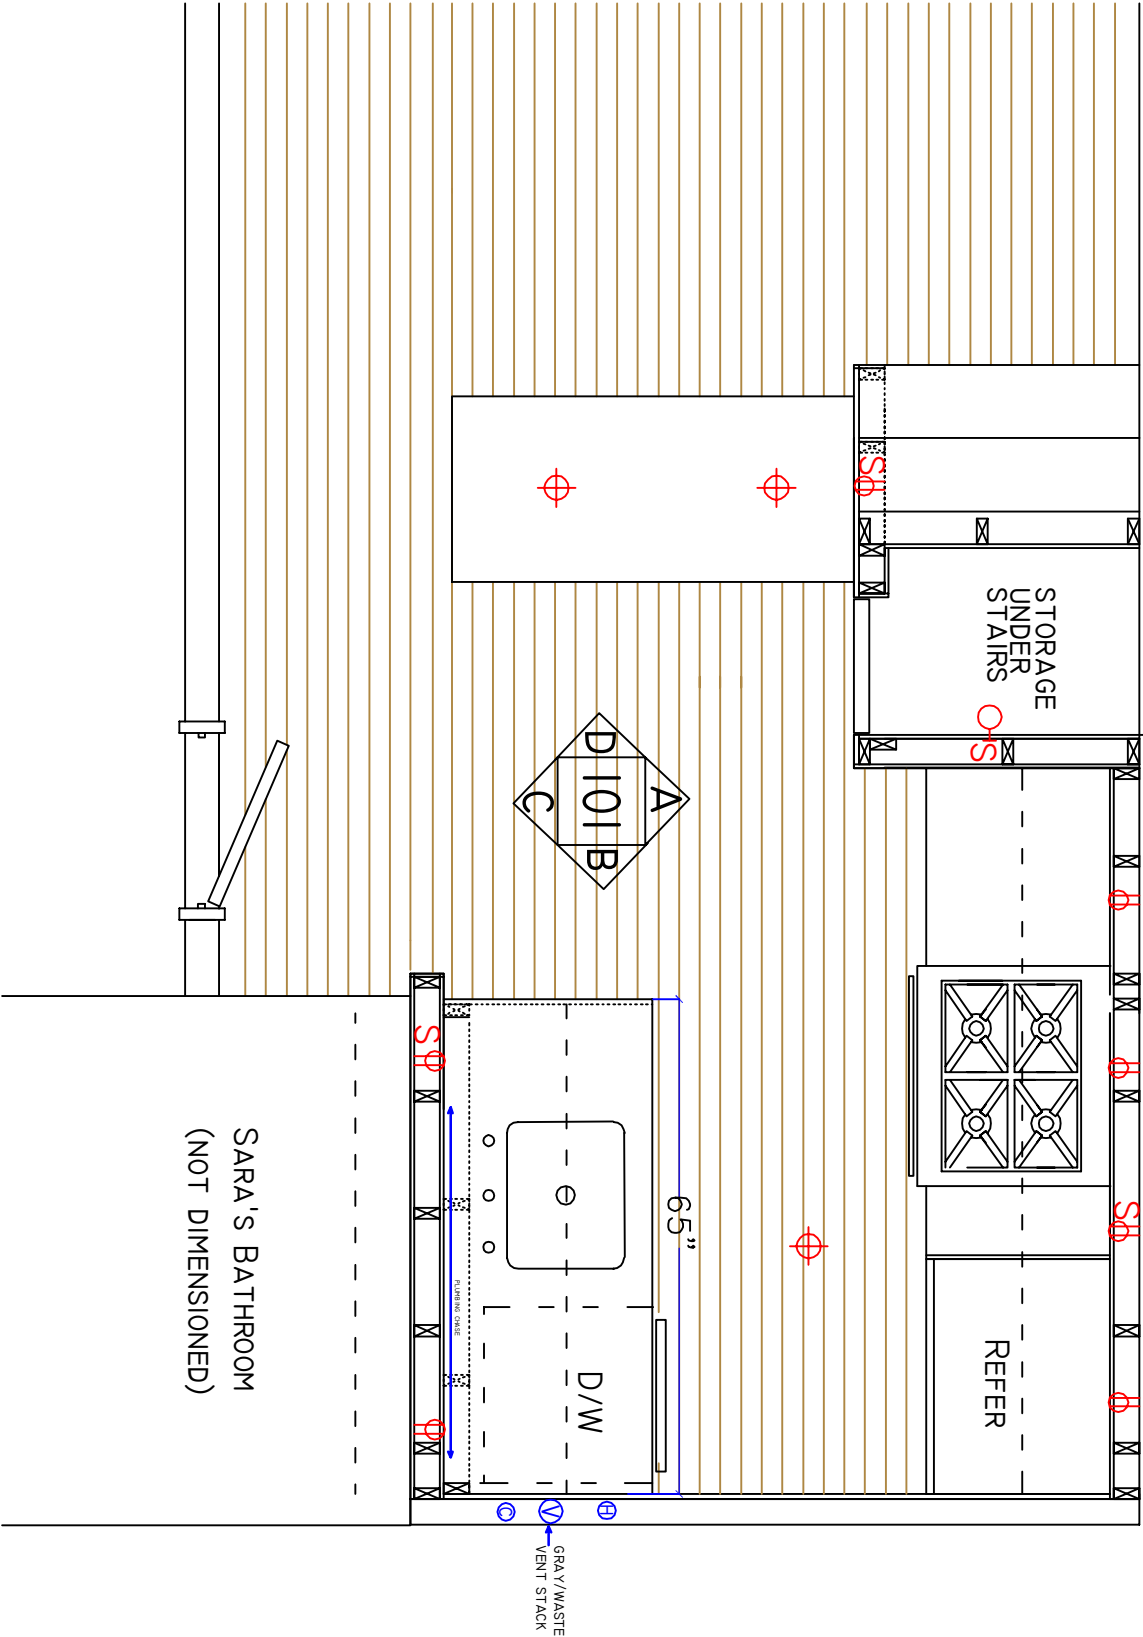

SARA'S BATHROOM
(NOT DIMENSIONED)

CURRENT KITCHEN LAYOUT

NOT TO SCALE

424 W49TH 6A K1.01

NOT TO SCALE

NEW KITCHEN LAYOUT

*MAY VARY PENDING DEMO.

4.24 W4.9TH 6A KI.01

NOT TO SCALE

L24 W49TH 6A K1.01
 #101.A

424 W49TH 6A K1.01
#101.B.01

424 W49TH 6A K1.01
#101.C

NOT TO SCALE

NOT TO SCALE

424 W49TH 6A K1.01
#101.B-02

PENINSULA

NOT TO SCALE

424 W49TH 6A K1.01
#101.D